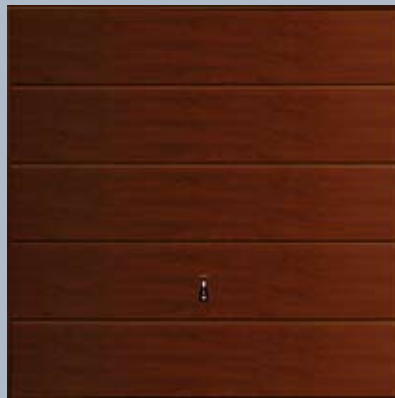

Horizontal Decograin® // NEW ●